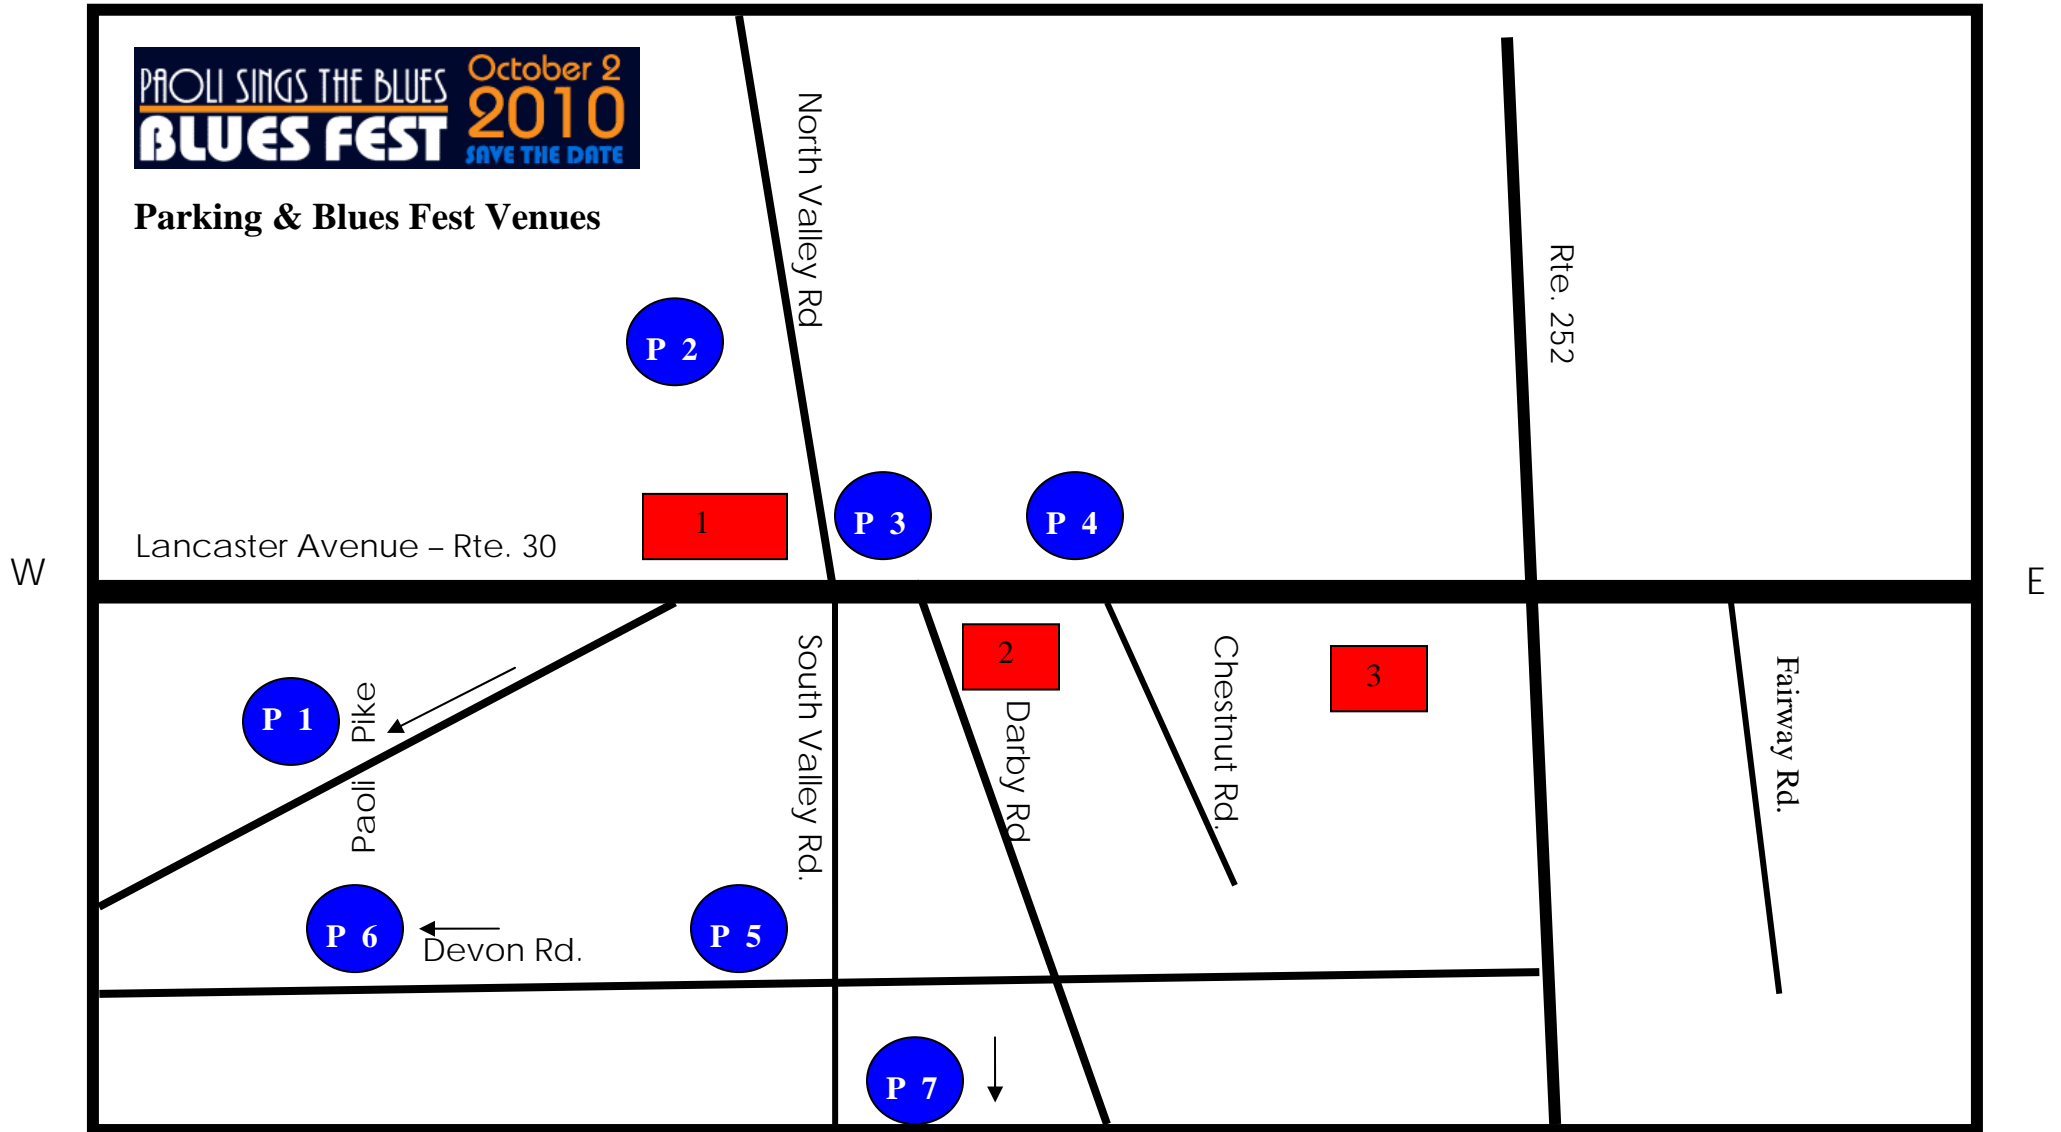

North

Parking & Blues Fest Venues

Paoli Blues Fest Venues

- 1 - Main Stage - Paoli Village Shoppes
- 2 - Malvern Federal Bank
- 3 - Paoli Shopping Center

Blues Parking Locations

- 1- Good Samaritan Church
- 2 and 3 - Paoli Train Station
- 4 - Paoli Baptist Church
- 5- Paoli United Methodist Church
- 6 - Daylesford Abbey Lot
- 7 - To Paoli Presbyterian